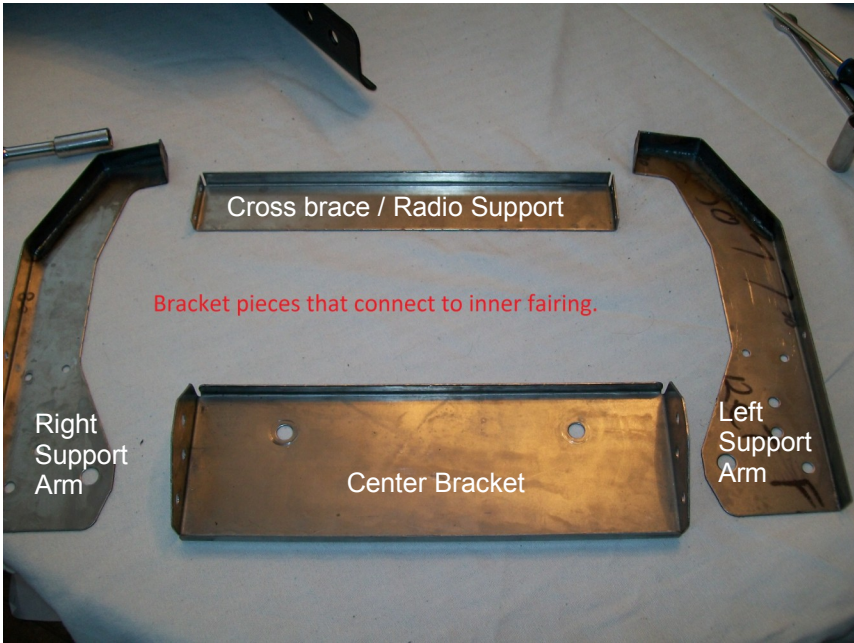

Fairing Bracket Installation Instructions

Dchopper Customs brackets / HD inner & outer

STEP 1:

Remove headlight bucket and wire loom. Loosen risers.

STEP 2:

Install inner support bracket

Fairing Bracket Installation Instructions

Dchopper Customs brackets / HD inner & outer

STEP 3:
Install support structure to inner fairing

Fairing Bracket Installation Instructions

Dchopper Customs brackets / HD inner & outer

STEP 4:

Attach speaker arms to inner fairing

STEP 5:

Install on bike, align inner fairing bottom tabs with fork tubes.