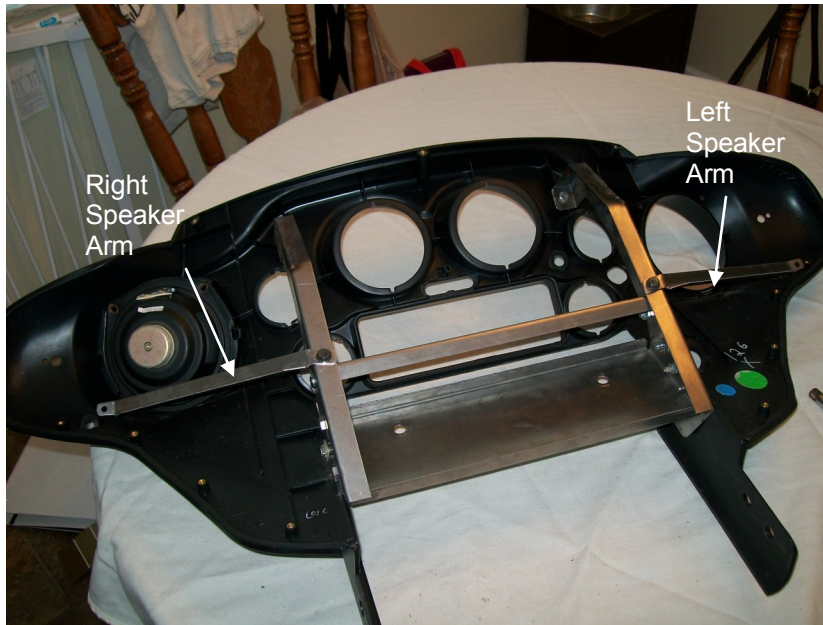

Dchopper Customs brackets / HD inner & outer

STEP 3:
Install support structure to inner fairing

Fairing Bracket Installation Instructions

Dchopper Customs brackets / HD inner & outer

STEP 4:

Attach speaker arms to inner fairing

STEP 5:

Install on bike, align inner fairing bottom tabs with fork tubes.