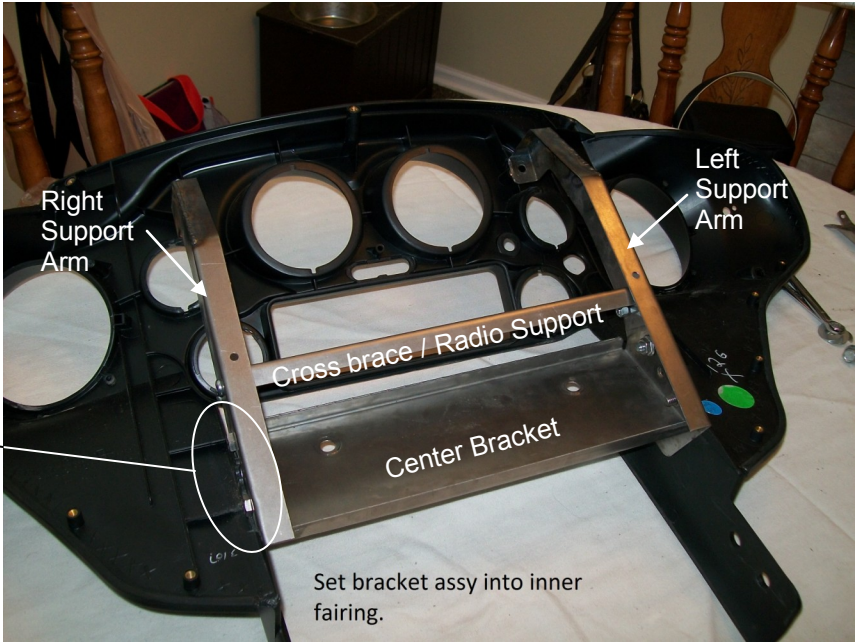

Fairing Bracket Installation Instructions

Dchopper Customs brackets / HD inner & outer

STEP 1:

Remove headlight bucket and wire loom. Loosen risers.

STEP 2:

Install inner support bracket

Fairing Bracket Installation Instructions

Dchopper Customs brackets / HD inner & outer

STEP 3:
Install support structure to inner fairing

Fairing Bracket Installation Instructions

Dchopper Customs brackets / HD inner & outer

STEP 4:

Attach speaker arms to inner fairing

STEP 5:

Install on bike, align inner fairing bottom tabs with fork tubes.